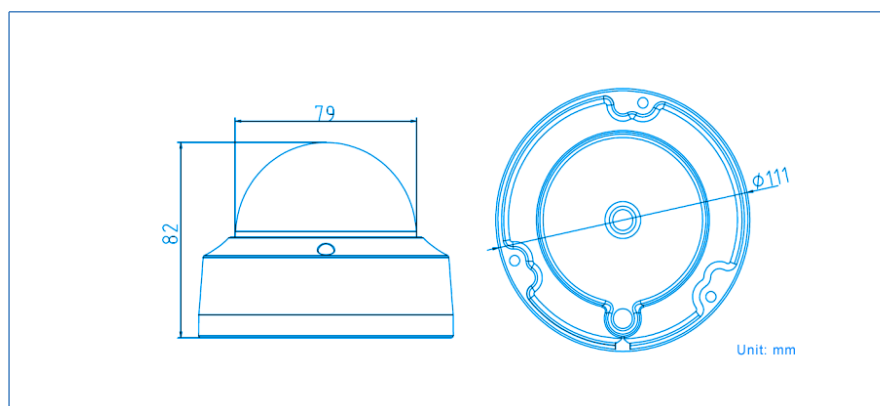

Physical

Dimensions	4.37 x 3.23 in. (111 x 82 mm)
Protection	IP66 & IK10
Weight	500g (1.1lbs)
Regulatory Certifications	FCC, CE, C-TICK, UL

Dimensional Diagrams

IP Video Surveillance

VD7674/28 Dome Camera

4MP Full HD 1080p

Ordering Information

Camera Model	Camera Details
VD7674/28	4MP (2688 x 1520), Full HD 1080p Real Time IP Dome, True Day & Night (ICR), Fixed 2.8mm Lens, PoE, 120dB WDR, Dual Stream, 3-Axis, Vandal Proof, (VMS, Mobile & NAS Network Storage Support), SD Card support.